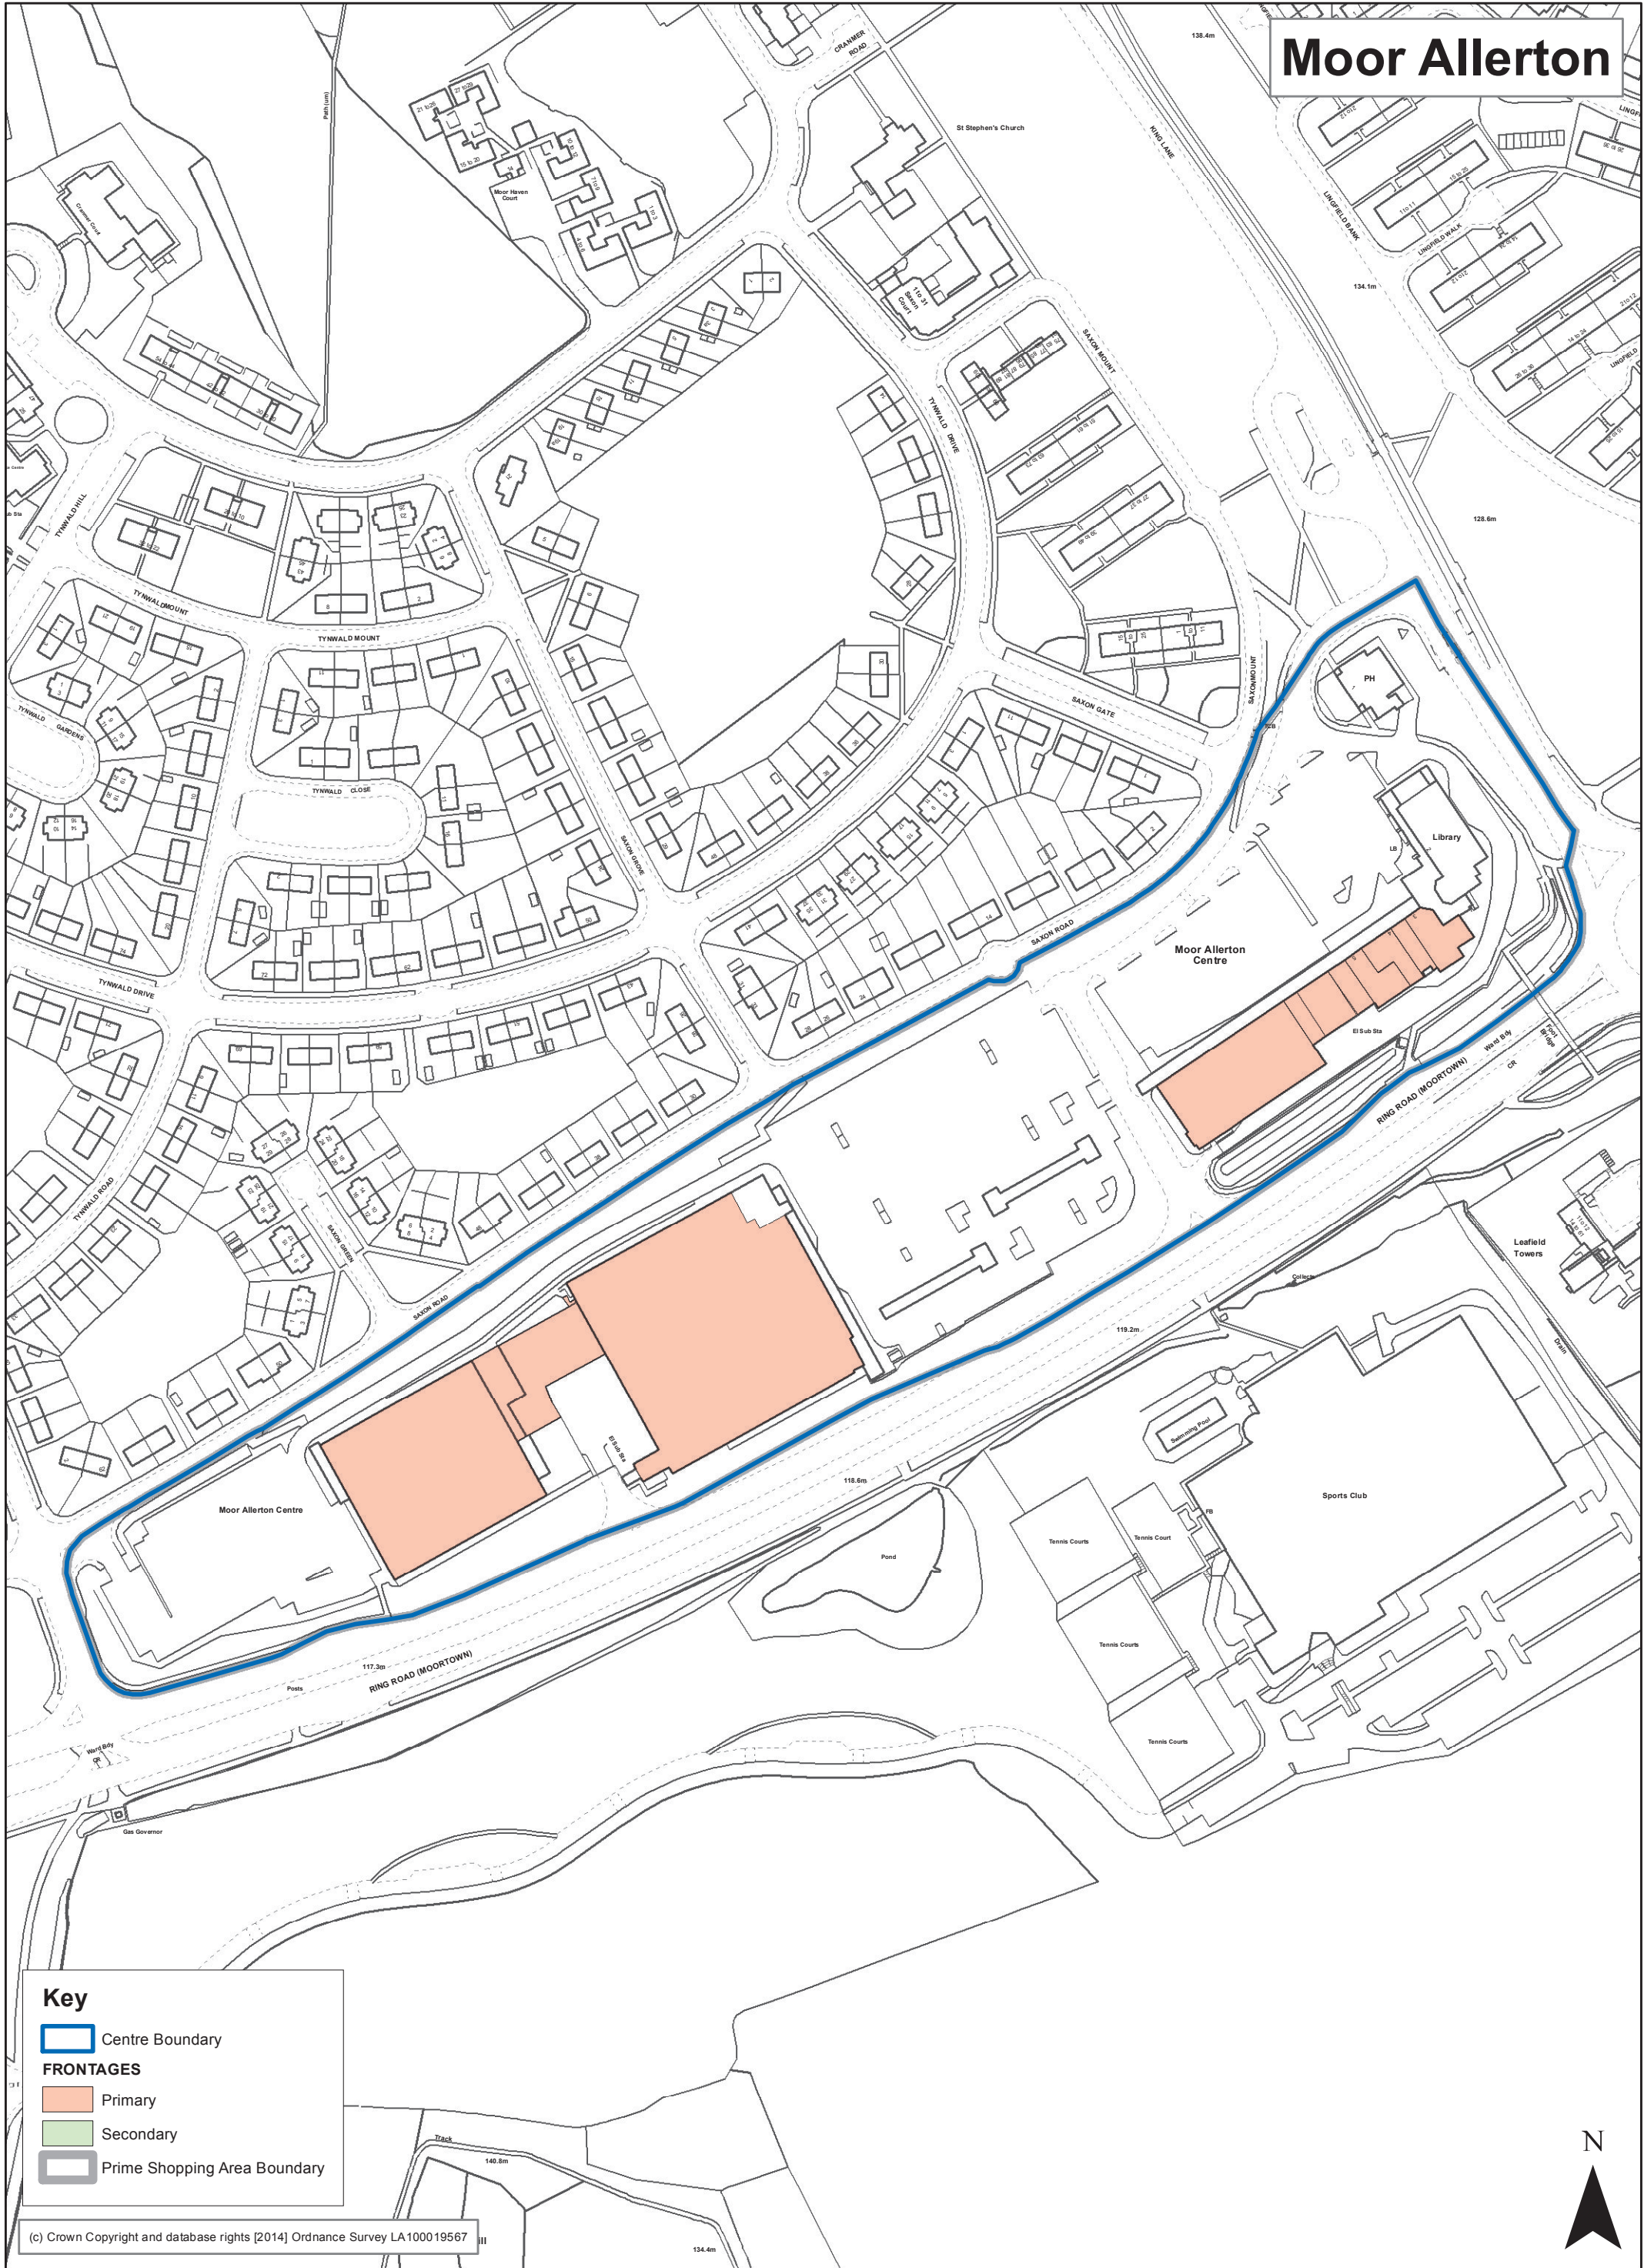

Moor Allerton

Key

- Centre Boundary
- FRONTAGES**
- Primary
- Secondary
- Prime Shopping Area Boundary

(c) Crown Copyright and database rights [2014] Ordnance Survey LA100019567